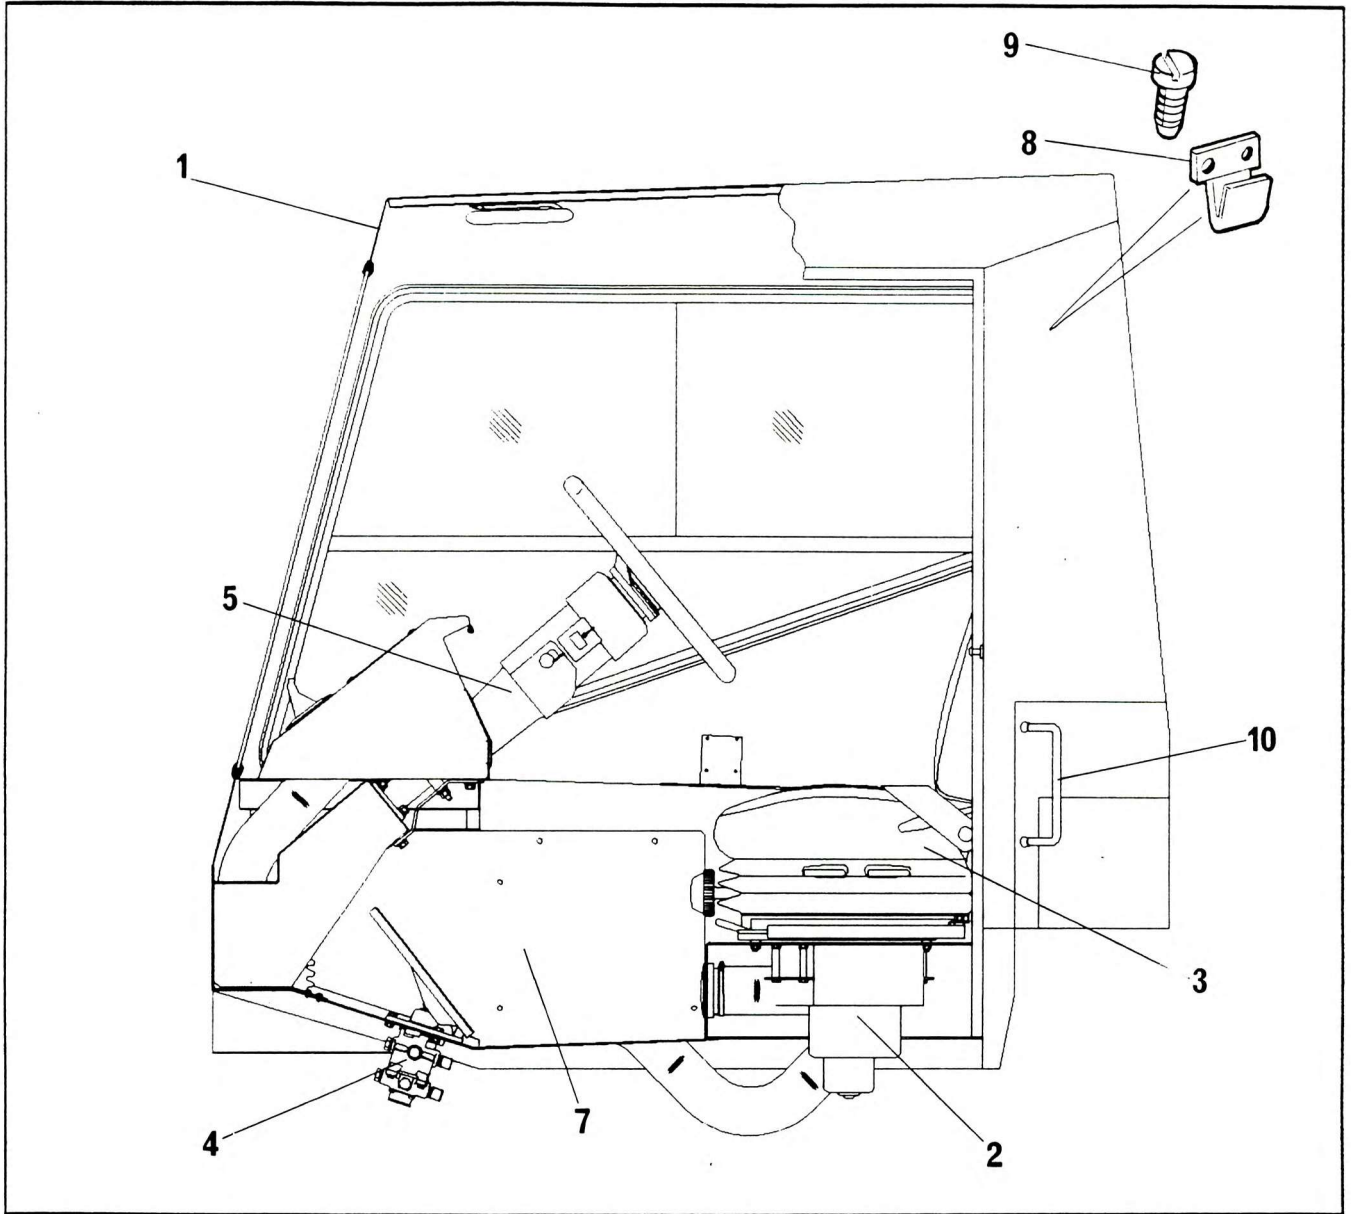

CAB ASSY CHASSIS COMPLETE

NO.	PART NO.	QTY.	DESCRIPTION	NO.	PART NO.	QTY.	DESCRIPTION
1 +	6-245-990266	1	Cab Sub Assembly Chassis				
2 +	6-515-990137	1	Heater Install Chassis Cab				
3 +	6-798-990085	1	Seat Install Chassis Cab				
4 +	6-188-990203	1	Air Valves Install Chassis Cab				
5 +	6-326-990016	1	Steering Column Install				
7 +	6-001-990090	1	Trim Assy Complete				
8	8867785	1	Coat Hook				
9	7058109	2	Self Tapper No. 8 x $\frac{3}{8}$ " Long				
10+	6-511-990129	1	Grab Handle Install				